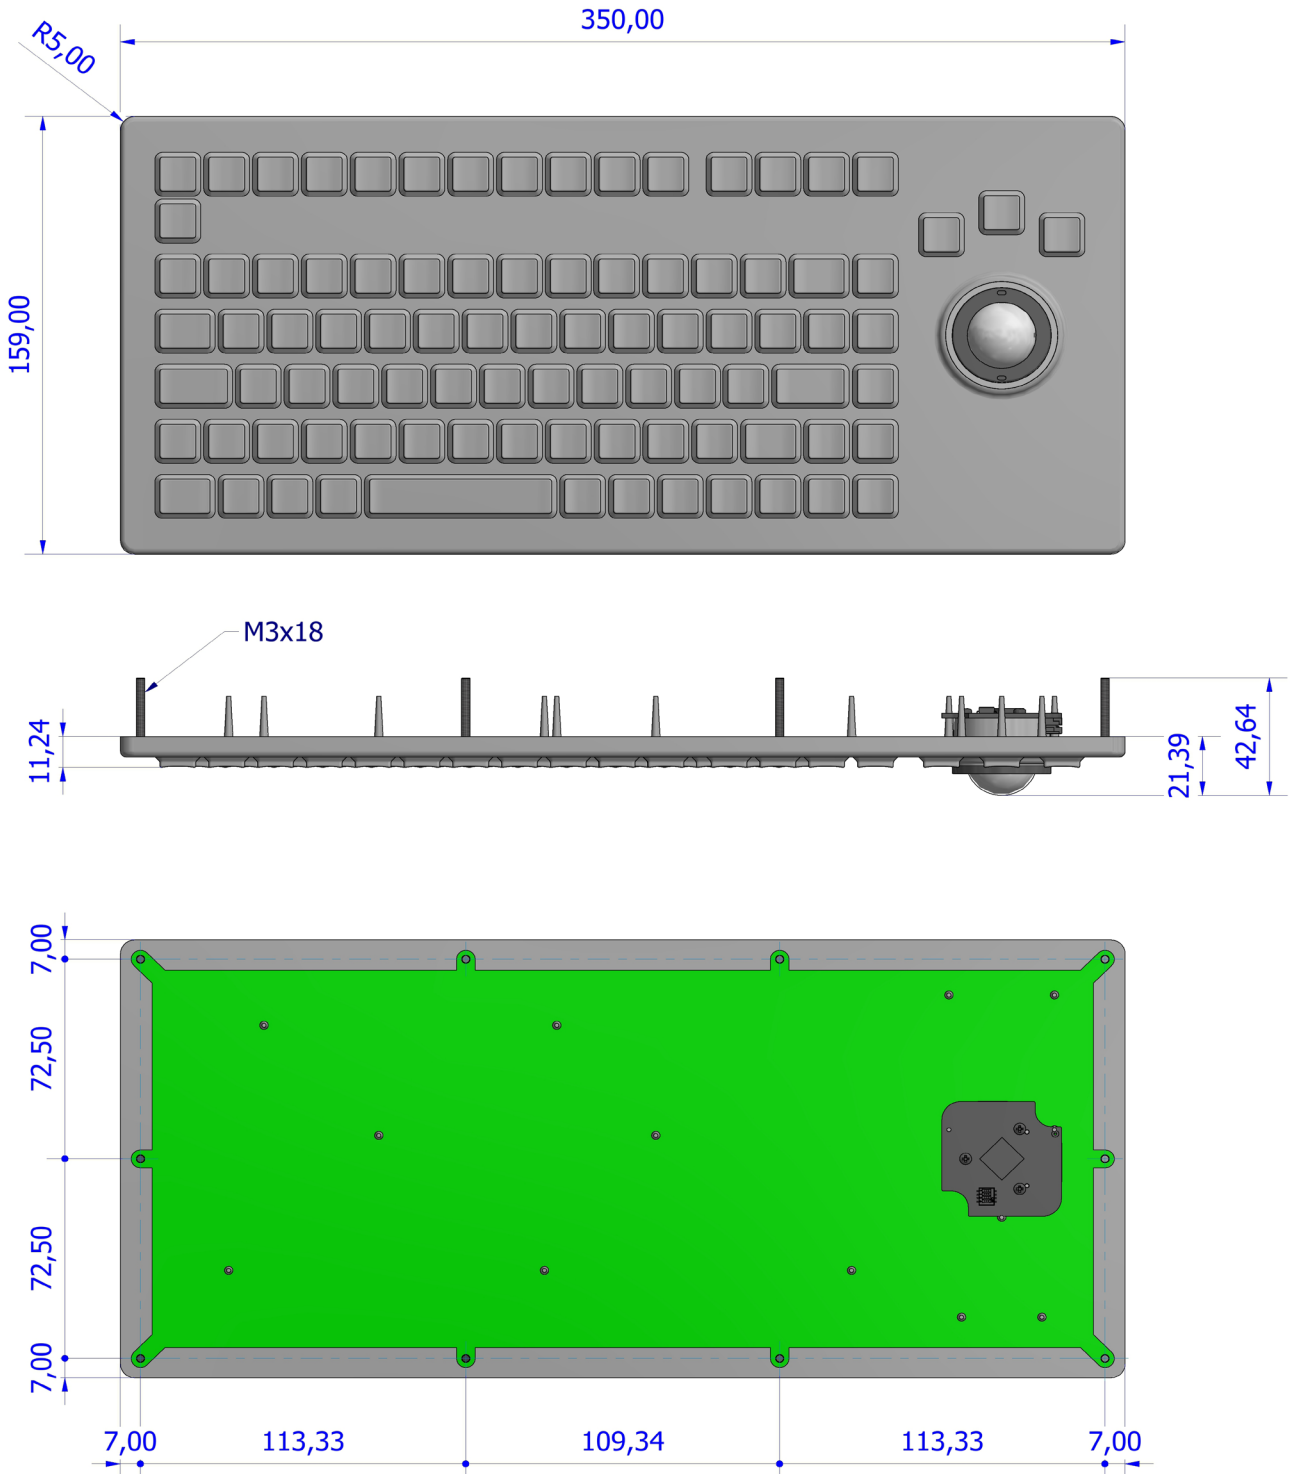

### PANEL MOUNT VERSION

- Front panel mounting with studs
- Dimensions: 350 x 159 x 42,6 mm
- Weight: 0,6 kg

### DESKTOP VERSION

- For VESA mount - VESA75
- Dimensions: 354,5 x 163,5 x 39,5 mm
- Weight: 0,8 kg

### ORDER INFO

COUNTRY LAYOUT	PANEL MOUNT	DEKSTOP VERSION
US Qwerty	<b>RKCT92F1USB-WLED</b>	<b>RKCT92S1USB-WLED</b>
Cyrillic Qwerty	<b>RKCT92F7USB-WLED</b>	<b>RKCT92S7USB-WLED</b>
French Azerty	<b>RKCT92F33USB-WLED</b>	<b>RKCT92S33USB-WLED</b>
Italian Qwerty	<b>RKCT92F39USB-WLED</b>	<b>RKCT92S39USB-WLED</b>
Norwegian Qwerty	<b>RKCT92F47USB-WLED</b>	<b>RKCT92S47USB-WLED</b>
German Qwertz	<b>RKCT92F49USB-WLED</b>	<b>RKCT92S49USB-WLED</b>
Turkish Qwerty	<b>RKCT92F90USB-WLED</b>	<b>RKCT92S90USB-WLED</b>

**PANEL MOUNT**

**DIMENSIONAL DRAWING**

DESKTOP